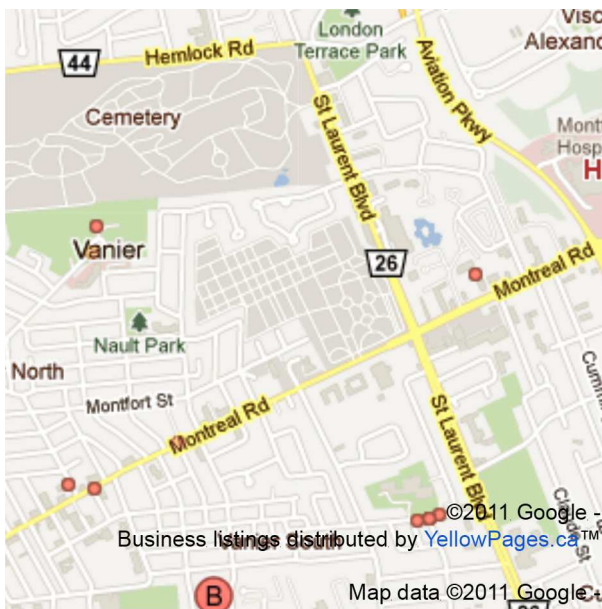

[View Larger Map](#)